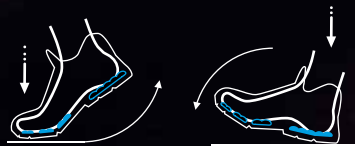

NEW:

GEL-INDICATE

EXCLUSIVE AT
INTERSPORT

 **asics**[®]

PERFECT COMFORT
FOR YOUR LONG RUNS
THE ASICS GEL-INDICATE OFFERS
THESE TECHNOLOGIES:

FLUIDRIDE® 2.0

:: The FluidRide® 2.0 technology combines two brand new midsole materials: SUPER SpEVA®, which offers 20% more rebound potential than normal SpEVA®, and Super SOLYTE®, which is 15% lighter. Their combination with the new outsole design, provides an even more dynamic run.

DYNAMIC DUOMAX®

:: Next generation DUOMAX® SYSTEM provides greater comfort and enhances gait efficiency.

GEL™ CUSHIONING SYSTEM IN FORE- AND REARFOOT

:: The GEL™ ELEMENTS attenuate shock during impact and toe-off phases, and allow movement in multiple planes as the foot transitions through the gait cycle.